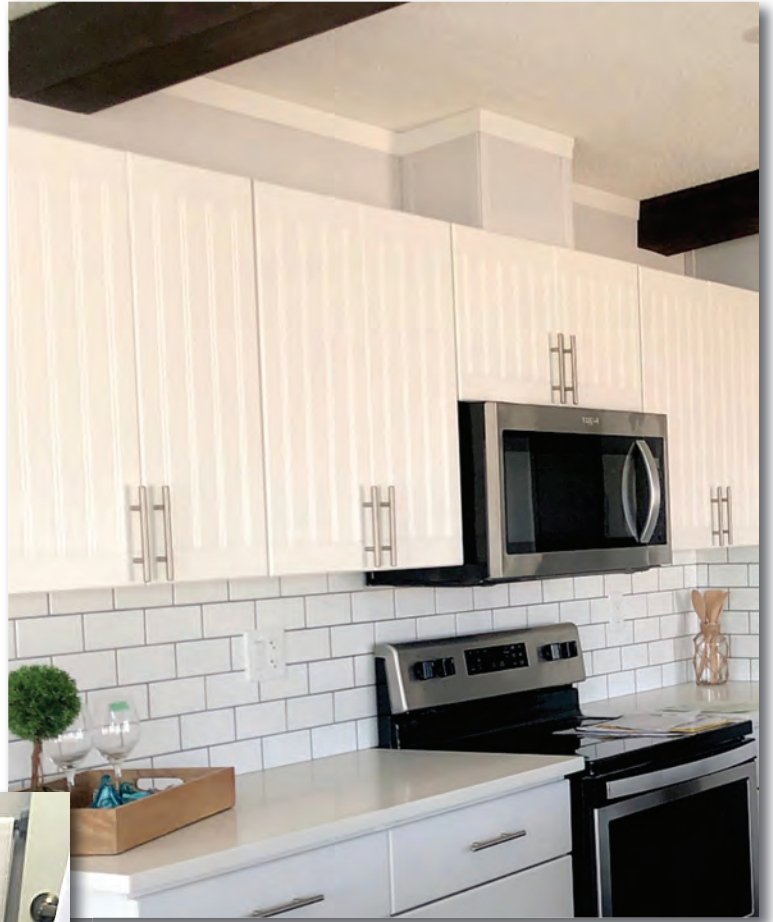

PVC OPTIONAL COTTAGE STYLE CABINET DOORS

PVC wrapped cabinet doors provide a truly durable and long lasting finish that is easily wiped down and requires virtually no maintenance. Today's technology means that these doors have a truly natural look and feel. These are available in all the standard colors—White, Pewter Pine, Smokewood and Espresso.

Box 131 Stubb Ross Road
Lethbridge, AB T4K 17N
Ph: 403-328-7731
www.srihomesregent.com

Note: materials shown here may change without notice. Colours in this publication may not be accurate. Refer to actual samples for correct colour match.