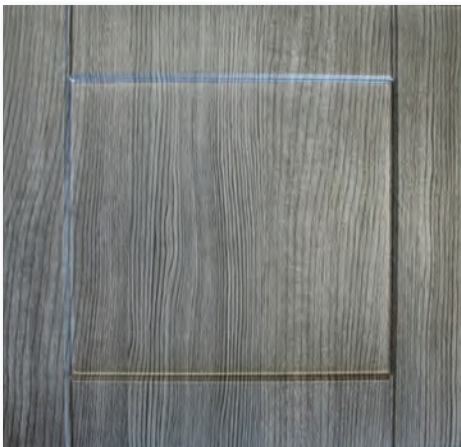

Pewter Pine