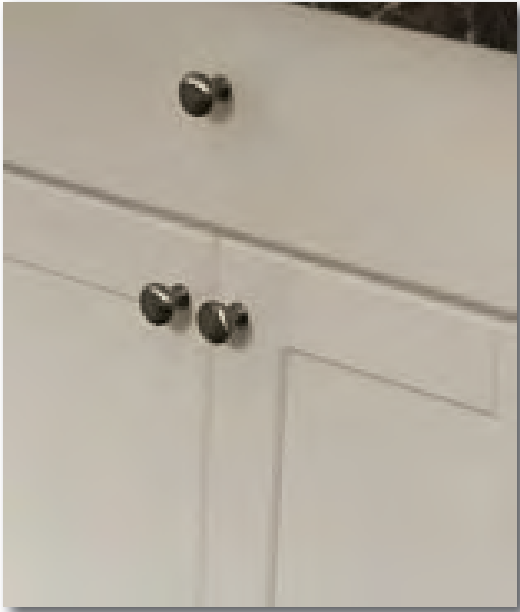

CABINET HARDWARE SELECTIONS

KNOBS
Standard on all Cabinets