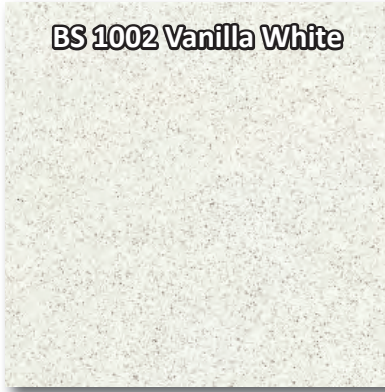

LEVEL 1

Maple White

BS 1002 Vanilla White

BS 3001 Snow White

LEVEL 2

(this tier features more lines and veining)

BS 5002 Ice River

BS 5003 Manatu