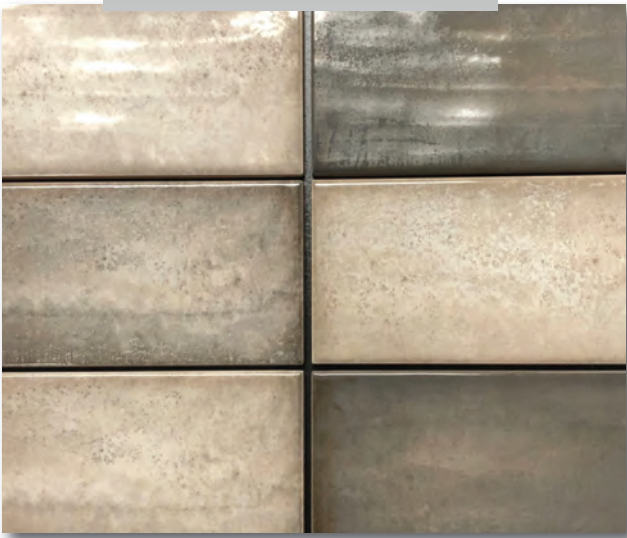

TILE - 4"X8" QUAYSIDE BROWN

Box 131 Stubb Ross Road
Lethbridge, AB T4K 17N
Ph: 403-328-7731
www.srihomesregent.com

Note: materials shown here may change without notice. Colours in this publication may not be accurate. Refer to actual samples for correct colour match.