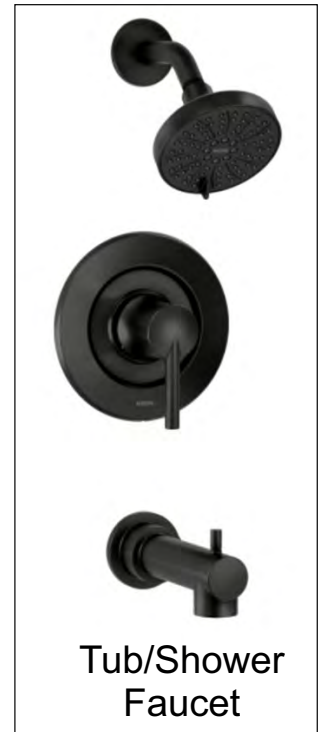

Obsidian/Arlys Collection Items

See the Option Descriptions on the Salesbook to Identify Which Items are Relevant to Your Option Choice. See also "Obsidian Lighting Collection" for more.

Kitchen Faucet

Towel Bar

Bath Faucet

Tub/Shower
Faucet

Cab
Door
Pulls

Toilet
Paper
Holder

Vessel Faucet

Rainfall
Showerhead

Interior/ Exterior
Lever Door Handle

Hand Towel Holder

Exterior
Thumb
Latch &
Deadbolt

Roman Tap
with Handheld
Shower

Box 131 Stubb Ross Road
Lethbridge, AB T4K 17N
Ph: 403-328-7731
www.srihomesregent.com

Note: materials shown here may change without notice. Colours in this publication may not be accurate. Refer to actual samples for correct colour match.