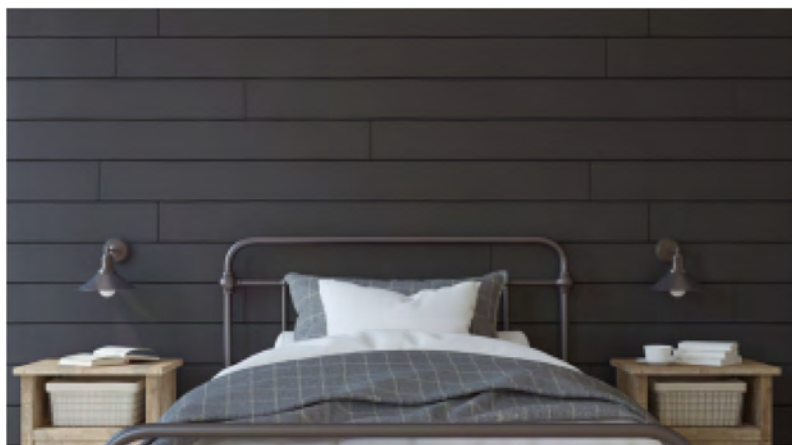

Box 131 Stubb Ross Road
Lethbridge, AB T4K 17N
Ph: 403-328-7731
www.srihomesregent.com

Note: materials shown here may change without notice. Colours in this publication may not be accurate. Refer to actual samples for correct colour match.