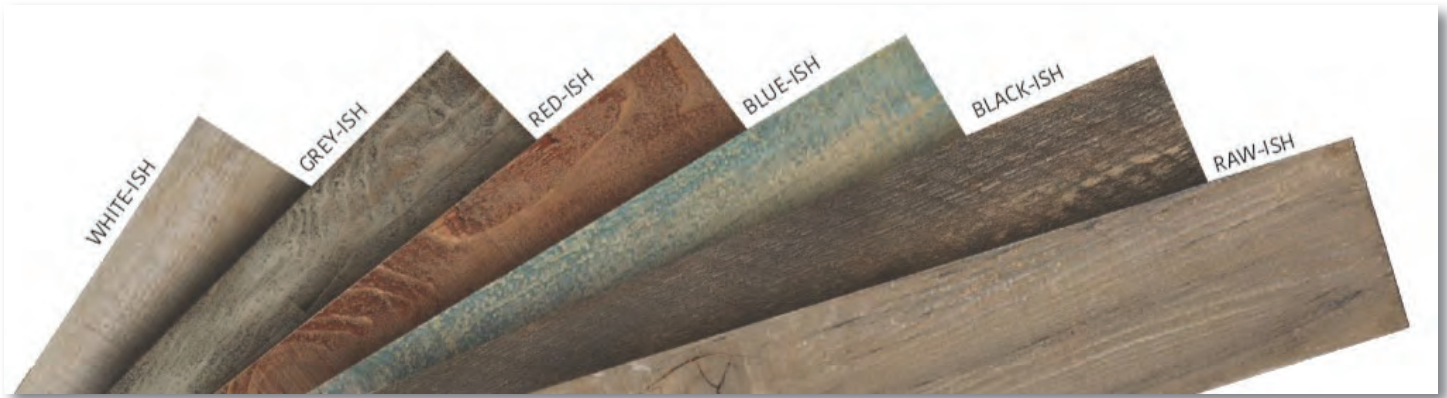

INTERIOR FINISHES

DECORATIVE PANELS

ACCENT WALL PANELS

These accent VOG panels are perfect to give a pop of color and dynamic to your home. Use as a feature wall or on the lower half of the wall with a Chair Rail that matches your cabinets to dress up your home.

VOG PARTIAL FEATURE WALL with CHAIR RAIL

These Partial Feature Walls with Chair Rail are a perfect way to dress up your Kitchen, Living Room and Dining Room. Available in 2 colors—a grey tone and a brown tone. Available under Interior Walls. The chair rail matches your cabinet color and is placed at 36" from the floor.

BARN BOARD

As Is Brand—Wood Walls This is a natural looking and beautiful way to emphasize a feature wall or accent under an eating bar on an island. The wood is characterized by various saw marks, sun straps and nail holes, natural color variation, chisel marks and scratches, knot holes and cracks.

PREMIUM VELVET SHIPLAP

PREMIUM VELVET LAMINATE COLOURS
Due to differences in devices and displays, colours may vary slightly from what appears in print.

	Willow Grey		Graphite Grey		Mystic Blue
	Sable Black		Pearl Grey		Arctic Grey
	Snow White		Marine Green		Celadon Green
	Beach Glass		Lakeside Blue		Alpine White